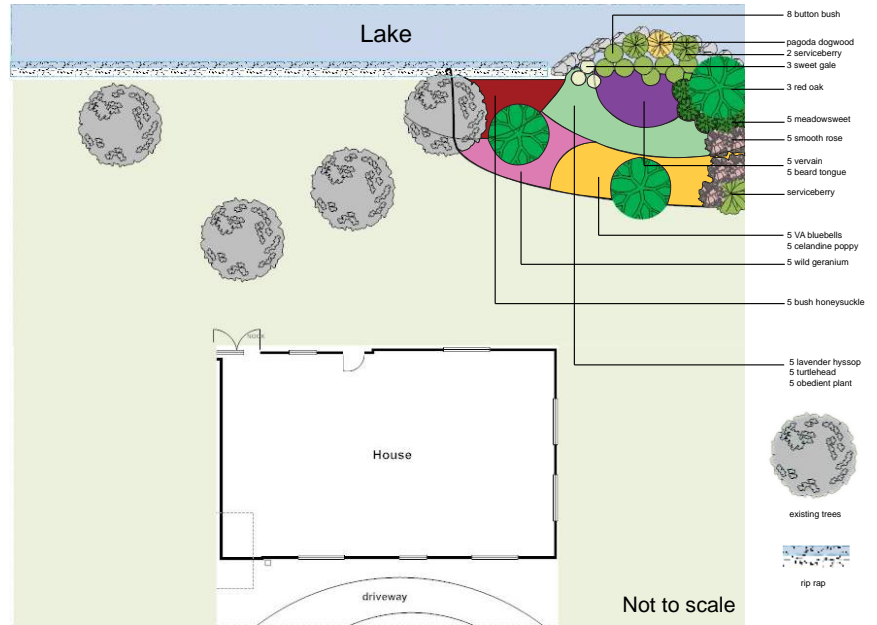

RESTORE YOUR SHORE

PLANTING FOR CLEANER WATER

LAKEFRONT SHORELINE

Sample Planting Plan

This sample planting plan for a lakefront shoreline covers 10 meters of shoreline with 4 trees, 30 shrubs, and 40 perennials. Covering 70 square meters, 20 meters of shoreline have been left open for lake access.

Planting List

QTY	COMMON NAME	SPECIES	PLANT TYPE	HEIGHT (M)
5	wild geranium	Geranium maculatum	perennial	0.20
5	Virginia bluebells	Mertensia virginica	perennial	0.40
5	celadine poppy	Stylophorum diphyllum	perennial	0.40
5	lavender hyssop	Agastache foeniculum	perennial	1.00
5	white turtlehead	Chelone glabra	perennial	1.00
5	obedient plant	Physostegia virginiana	perennial	1.00
5	blue vervain	Verbena hastata	perennial	1.25
5	white beard tongue	Penstemon digitalis	perennial	1.30
5	bush honeysuckle	Diervilla lonicera	shrub	0.60
5	smooth wild rose	Rosa blanda	shrub	1.25
5	northern meadowsweet	Spiraea alba	shrub	1.25
8	buttonbush	Cephalanthus occidentalis	shrub	2.00
3	sweet gale	Myrica gale	shrub	1.00
3	serviceberry	Amelanchier canadensis	shrub / tree	7.00
1	pagoda dogwood	Cornus alternifolia	shrub / tree	8.00
3	red oak	Quercus ruba	tree	20.00
73	TOTAL PLANTS			

Plant information: www.nativeplants.evergreen.ca

These plants, shrubs and trees make ideal shoreline vegetation in our region. Plants are chosen according to specific light, moisture and soil conditions